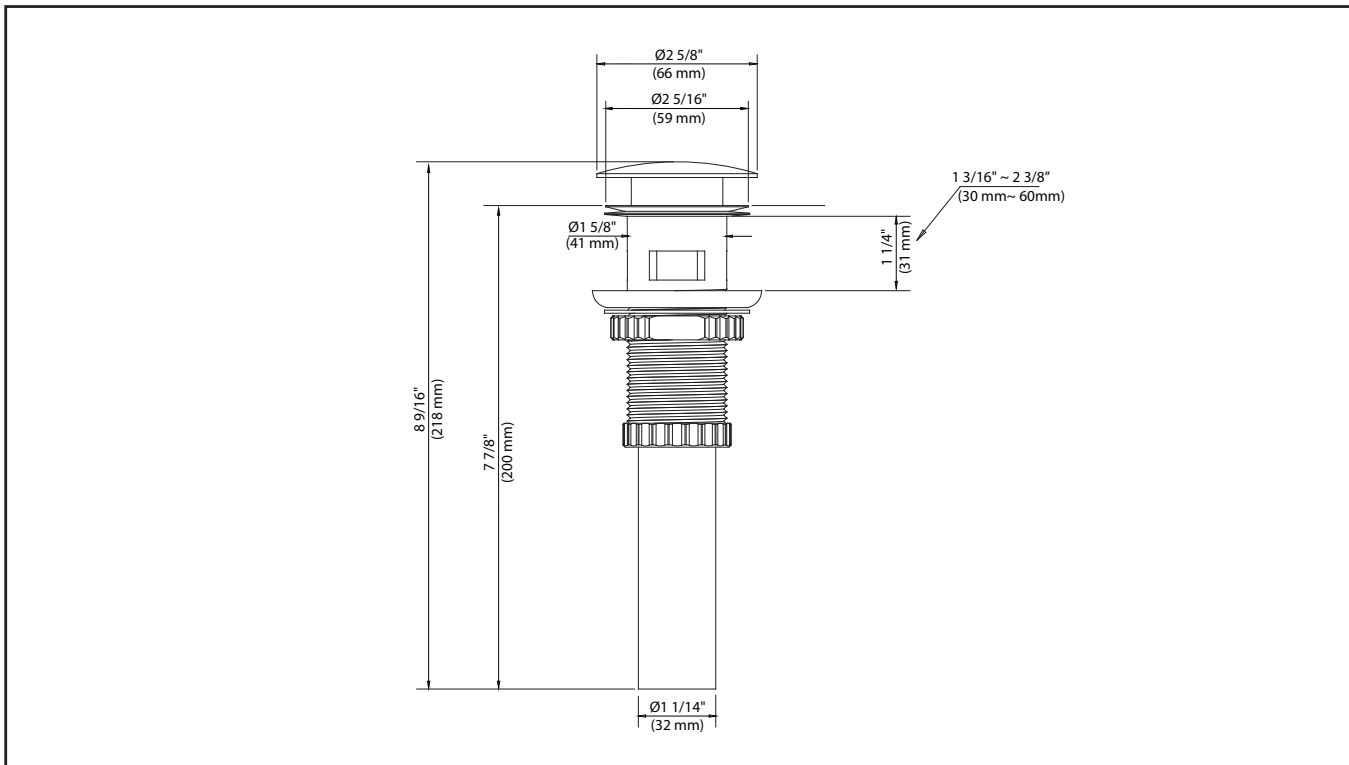

PU-11

Pop Up Drain w/ Overflow

Kräus®

SPECIFICATION SHEET

Finish

- Chrome
- Satin Nickel

Material

Brass

Features

- Solid Brass Construction
- Connection 1-1/4"
- Designed to Work w/ Above-Counter Vessel Sinks w/ Overflow
- Fits Standard 1 3/4" Drain Opening

Kraus Limited Lifetime Warranty: See website for details www.kraususa.com

1.800.775.0703 / customerservice@kraususa.com

REV. August 17, 2016